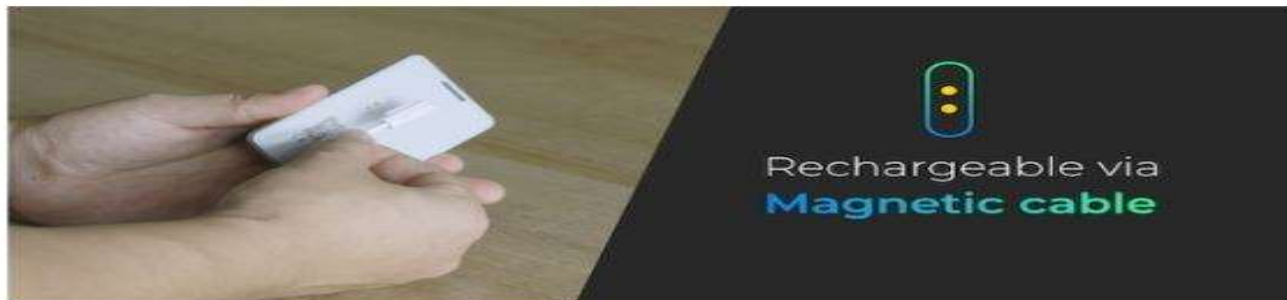

In this way, Google Maps requires the location of better places encompassing the tracking device, which can't be recorded without the internet, so we will utilize the internet to get connectivity with apps like that.

The manner in which it works is additionally really cool. The tracking device is an effective radio navigation process. Generally, if you still need to follow a map with a tracking device without the internet, you can do it. You can make a course in Google Maps.

With magnetic charge design to enhance water resistance

Factors of using a tracking device on a Smartphone:

It utilizes radio waves among satellites and a receiver around the phone to give location and time data to any software that requires it to be utilized. And afterward, you can utilize this document. Furthermore, you can follow the directions by precise estimation which is unimaginable as you can't precisely quantify how a lot of arranging you are moved. This process happens a similar route on each phone from each organization, making them to focus on the working framework.